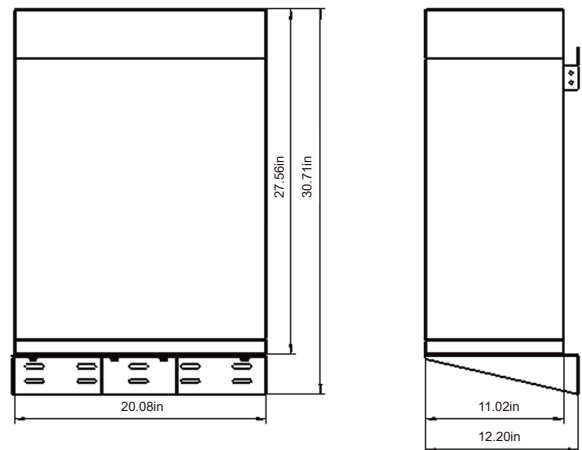

Mechanical drawing